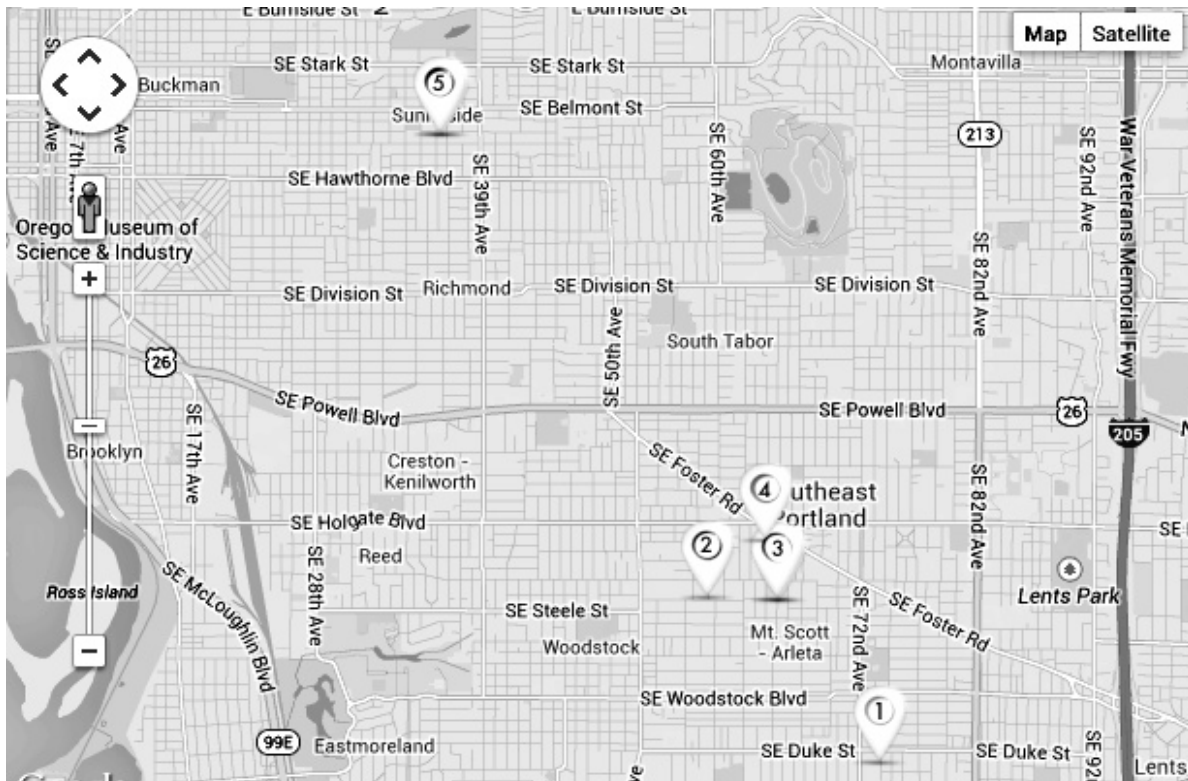

Accessible Garden Tour (Free)

Saturday, Sept. 13th 10AM - 3PM

Tour Map of 5 Accessible Southeast Portland Gardens

1. Larry Cross - 7407 Southeast Glenwood Street
2. Becky Luening and Brian Willson - 5209 SE 60th Ave
3. Willow Teegarden and John Davis III - 5222 Southeast 65th Ave
4. Foster Village - 4709 SE 64th Ave
5. Tali and Max Woodbury - 1133 Southeast 37th Ave